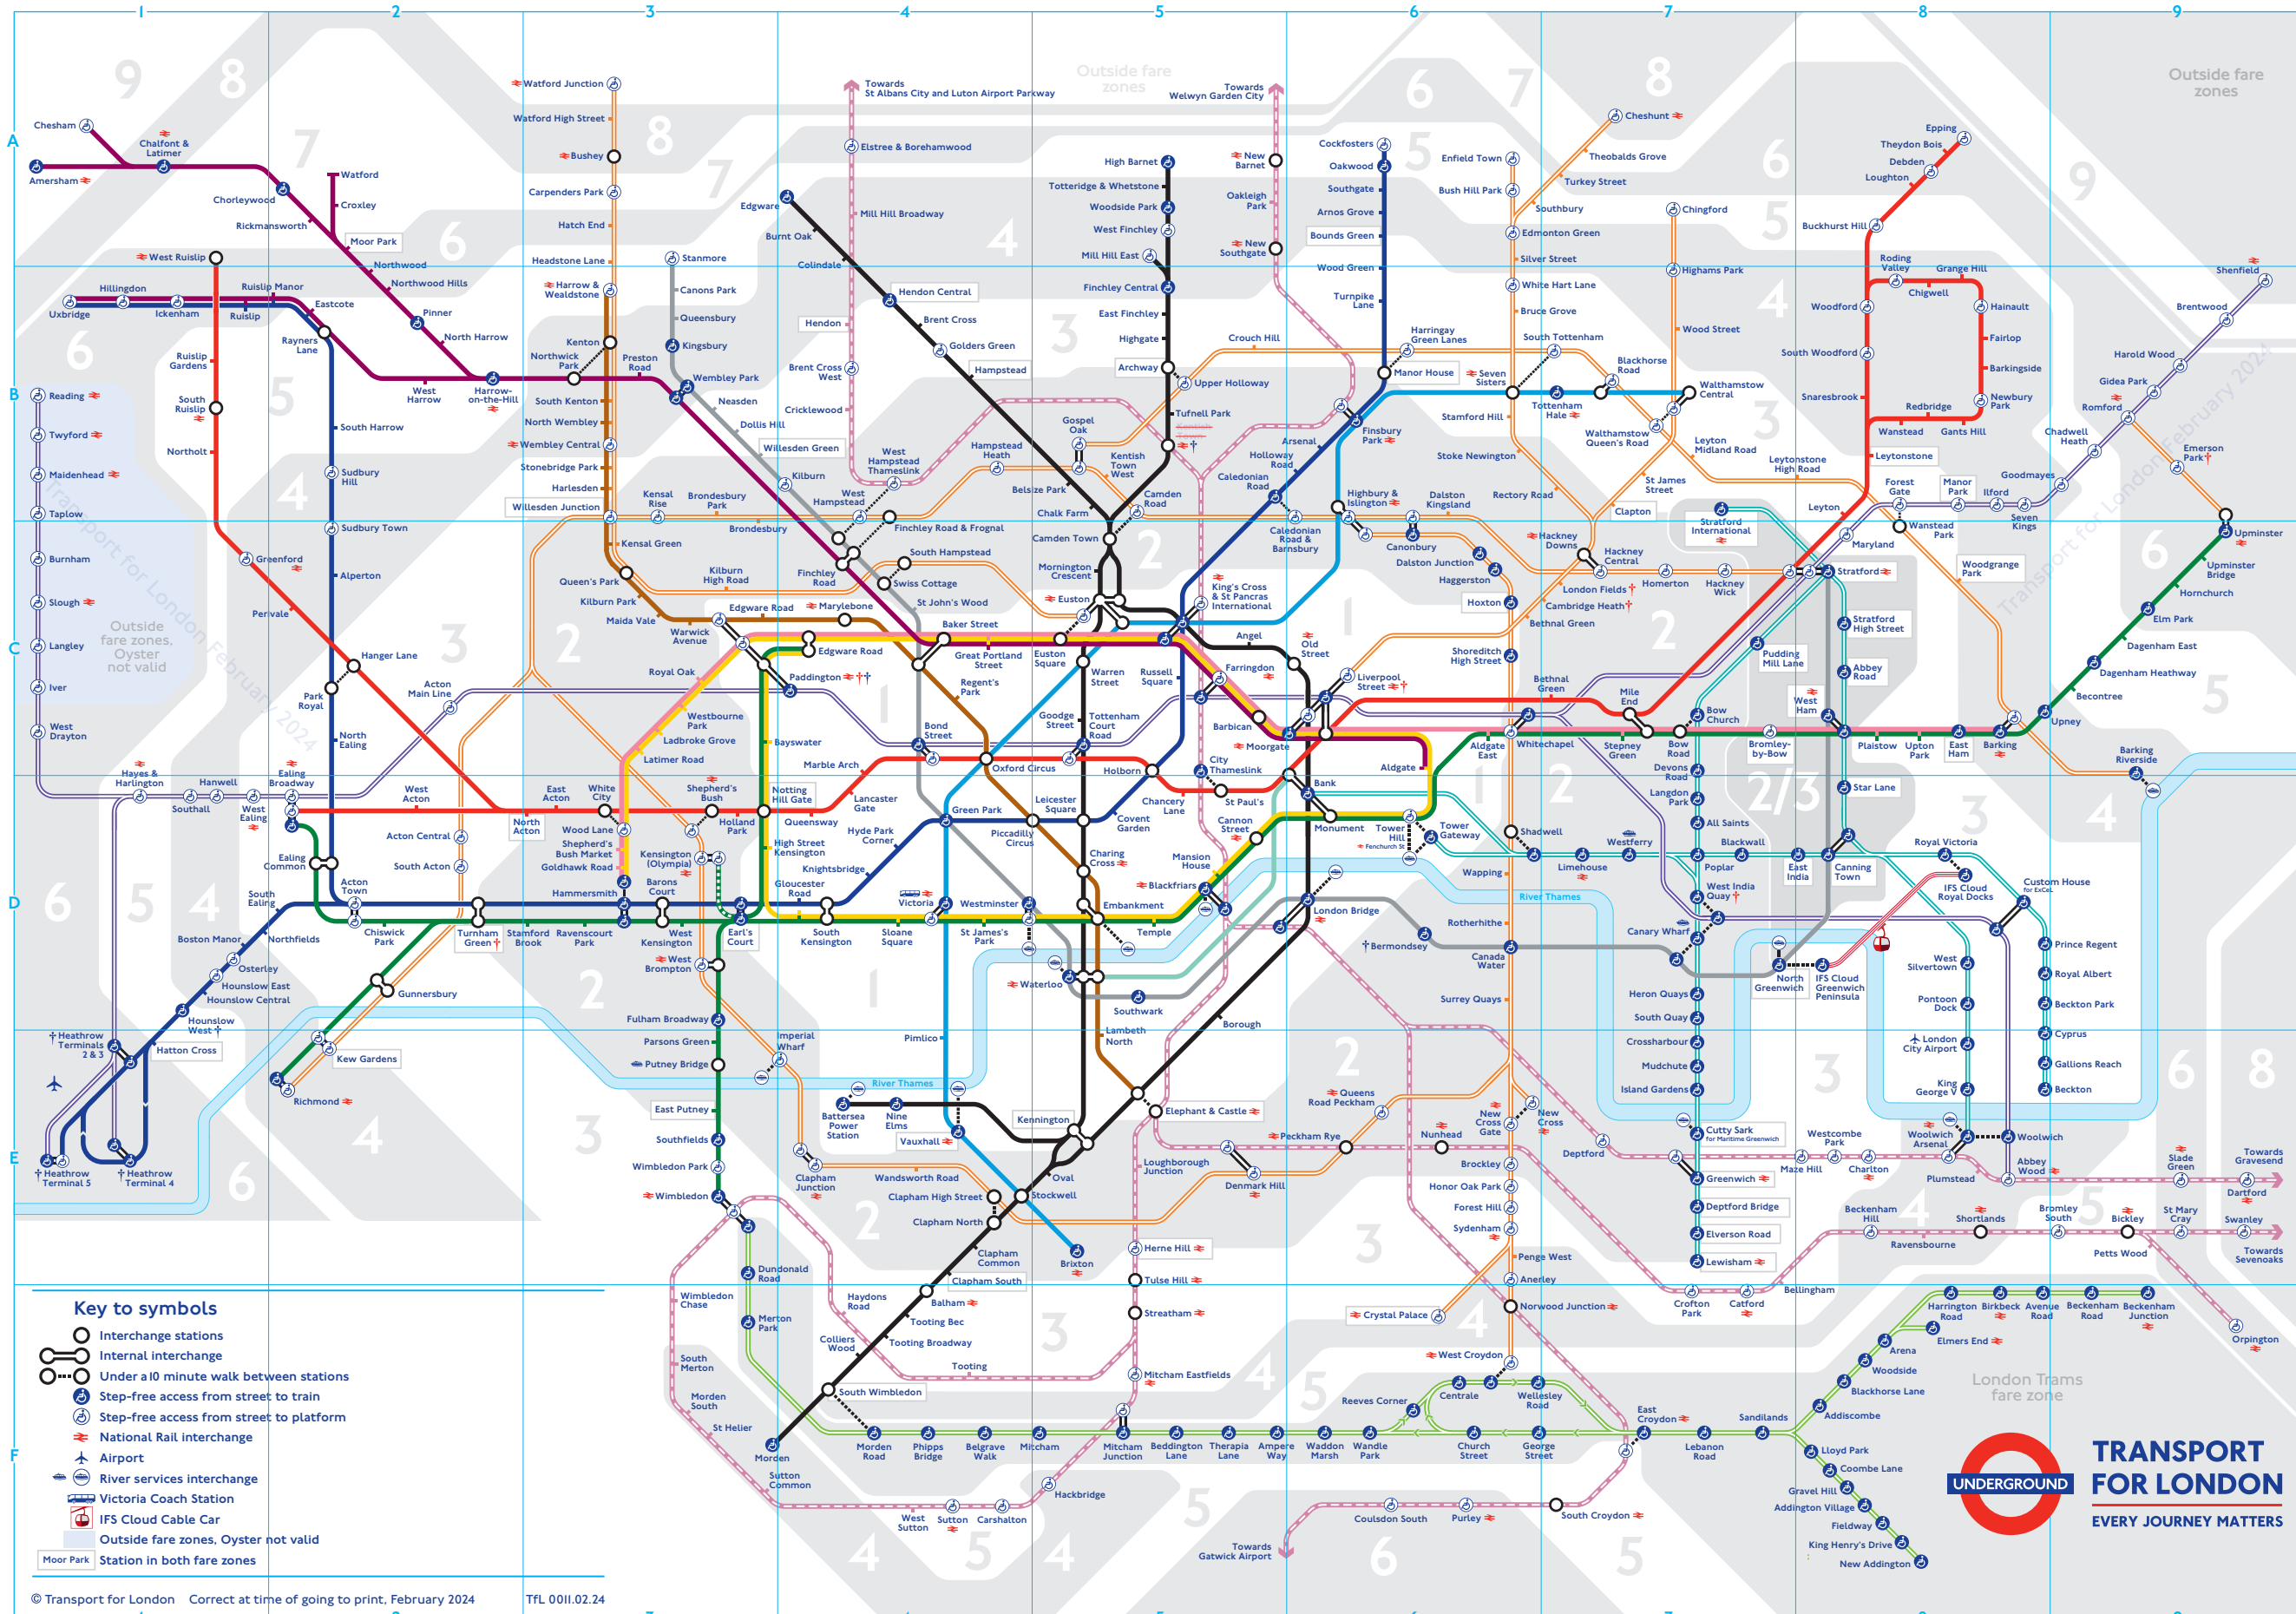

1. **Check before you travel**
2. † **Bermondsey**
     No step-free access from Monday 4 December 2023 until June 2024.
   - † **Elizabeth line Heathrow Airport stations**
     Special fares apply on Elizabeth line services to/from Heathrow Airport.
   - † **Hounslow West**
     Step-free access for manual wheelchairs only.
   - † **Kentish Town**
     Closed until late summer 2024. Kentish Town National Rail station remains open.
   - † **Paddington**
     Bakerloo line step-free access via Elizabeth line station entrance.
   - † **Services or access at these stations are subject to variation.**
     To check before you travel, visit tfl.gov.uk/plan-a-journey

1. **Key to lines**
2. Bakerloo
   - Central
   - Circle
   - District
   - Hammersmith & City
   - Jubilee
   - Metropolitan
   - Northern
   - Piccadilly
   - Victoria
   - Waterloo & City
   - DLR
   - Elizabeth line
   - London Overground
   - London Trams
   - IFS Cloud Cable Car
     Special fares apply
   - Thameslink
     Service not operated by TfL. If you need assistance, please speak to staff at your origin station so this can be arranged at the destination station or check assisted travel at www.thameslinkrailway.co.uk
   - District
     Open at weekends and on some public holidays
   - Air-conditioned trains

1. **Key to symbols**
2. Interchange stations
   - Internal interchange
   - Under a 10 minute walk between stations
   - Step-free access from street to train
   - Step-free access from street to platform
   - National Rail interchange
   - Airport
   - River services interchange
   - Victoria Coach Station
   - IFS Cloud Cable Car
   - Outside fare zones, Oyster not valid
   - Station in both fare zones

© Transport for London Correct at time of going to print, February 2024 TFL 0011.02.24

Online maps are strictly for personal use only. To license the Tube map for commercial use please visit tfl.gov.uk/maplicensing

TfL Go, your real-time travel app

Download TfL Go to plan your journey

Direct
DST 20

Bus only
Direct

Victoria

District

St James's Park